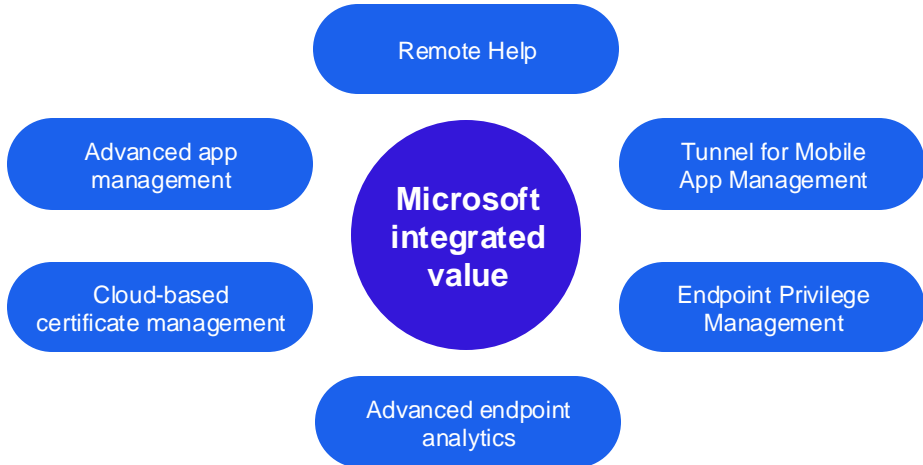

Go beyond traditional endpoint management

Microsoft Intune Suite:

Strengthen cyber safety and gain IT efficiency with advanced endpoint management solutions.

Trying to retroactively plug scenario gaps with multiple 3rd party solutions results in higher risk and higher cost.

Scenario gaps:

- Application management lifecycle
- Assist employees wherever they are
- Corporate access from BYOD
- Improving end user outcomes to reduce IT efforts
- Enabling least privilege access for standard users
- Certificate management

Challenges:

- Vendor management overhead
- Multiple console complexity
- Fragmented visibility
- Degraded performance
- Larger attack surface

Intune Suite is a *single* solution that addresses all your scenario gaps in a rapidly changing workplace, and does so simply, securely, and cost-effectively.

Simplify endpoint management

Intune Suite provides an easy, trusted way to connect BYOD, provide secure access to corporate data, and support users when they need it.

Strengthen security

Ensure device health and compliance by utilizing Microsoft Security signals and advanced capabilities to mitigate threats and protect corporate data.