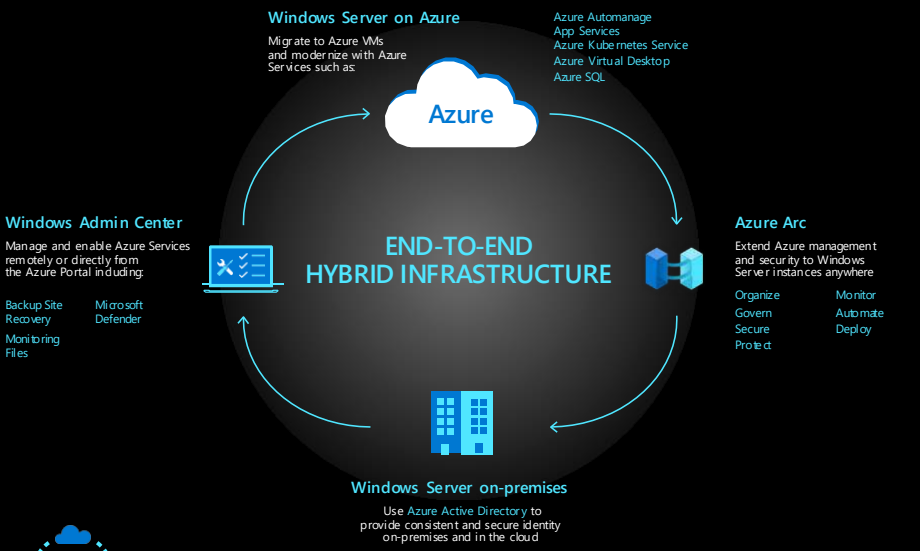

Take advantage of cloud innovations for on-premises workloads

Modernize your workloads with new and improved features on Azure

- Unlock innovation with AI capabilities
- Enable secure remote work by deploying virtual desktops and apps quickly and easily with Azure Virtual Desktop
- Get continuous security assessment of your cloud resources running in Azure with Defender for Cloud
- Gain flexibility and consistency with native .NET support in App Service and Azure Kubernetes Service