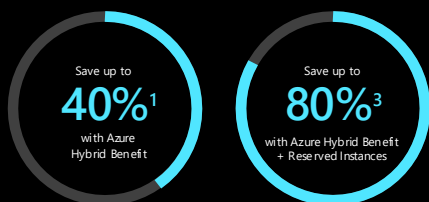

With Azure Hybrid Benefit, you can maximize your existing investments and transition to the cloud at your own pace

Reduce risk and increase savings across cloud and hybrid environments. Migrate to Azure and get **3 years of free extended security updates** for your 2012/R2 workloads (end of support is 10/10/2023)