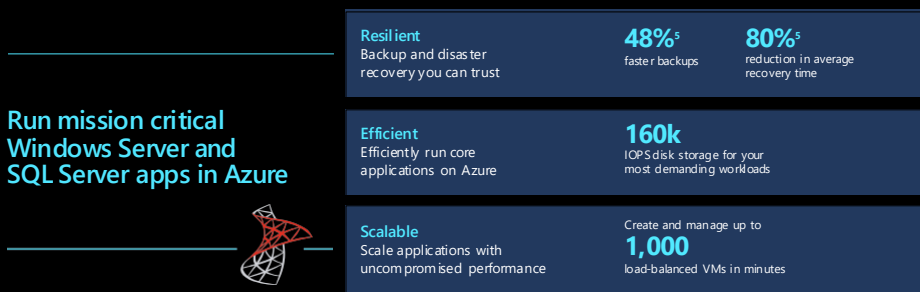

Windows Server on Azure is:

Run mission critical Windows Server and SQL Server apps in Azure

We can help you plan and implement your cloud migration. Let's connect to start building your migration plan to Azure today

Contact us to learn more:

Migrate to Azure seamlessly with Reintivity Solutions. Maximize value, reduce risks, and optimize your cloud.

Contact us today: +1 (312) 985-6810 | www.reintivity.com

1. Azure Hybrid Benefit - Hybrid Cost Calculator | Microsoft Azure
2. IDC Business Value White Paper, sponsored by Microsoft Azure, The Business Value of Microsoft Azure for SQL Server and Windows Server Workloads, doc #U54961602, September 2022
3. Azure Reserved Virtual Machine Instances | Microsoft Azure
4. SQL Analytics: Database Security Monitoring Performance Test | Performance Testing - SQL Blog - Microsoft | Blog
5. IDC White Paper: The Business Value of Azure Site Recovery and Azure Backup, February 2022